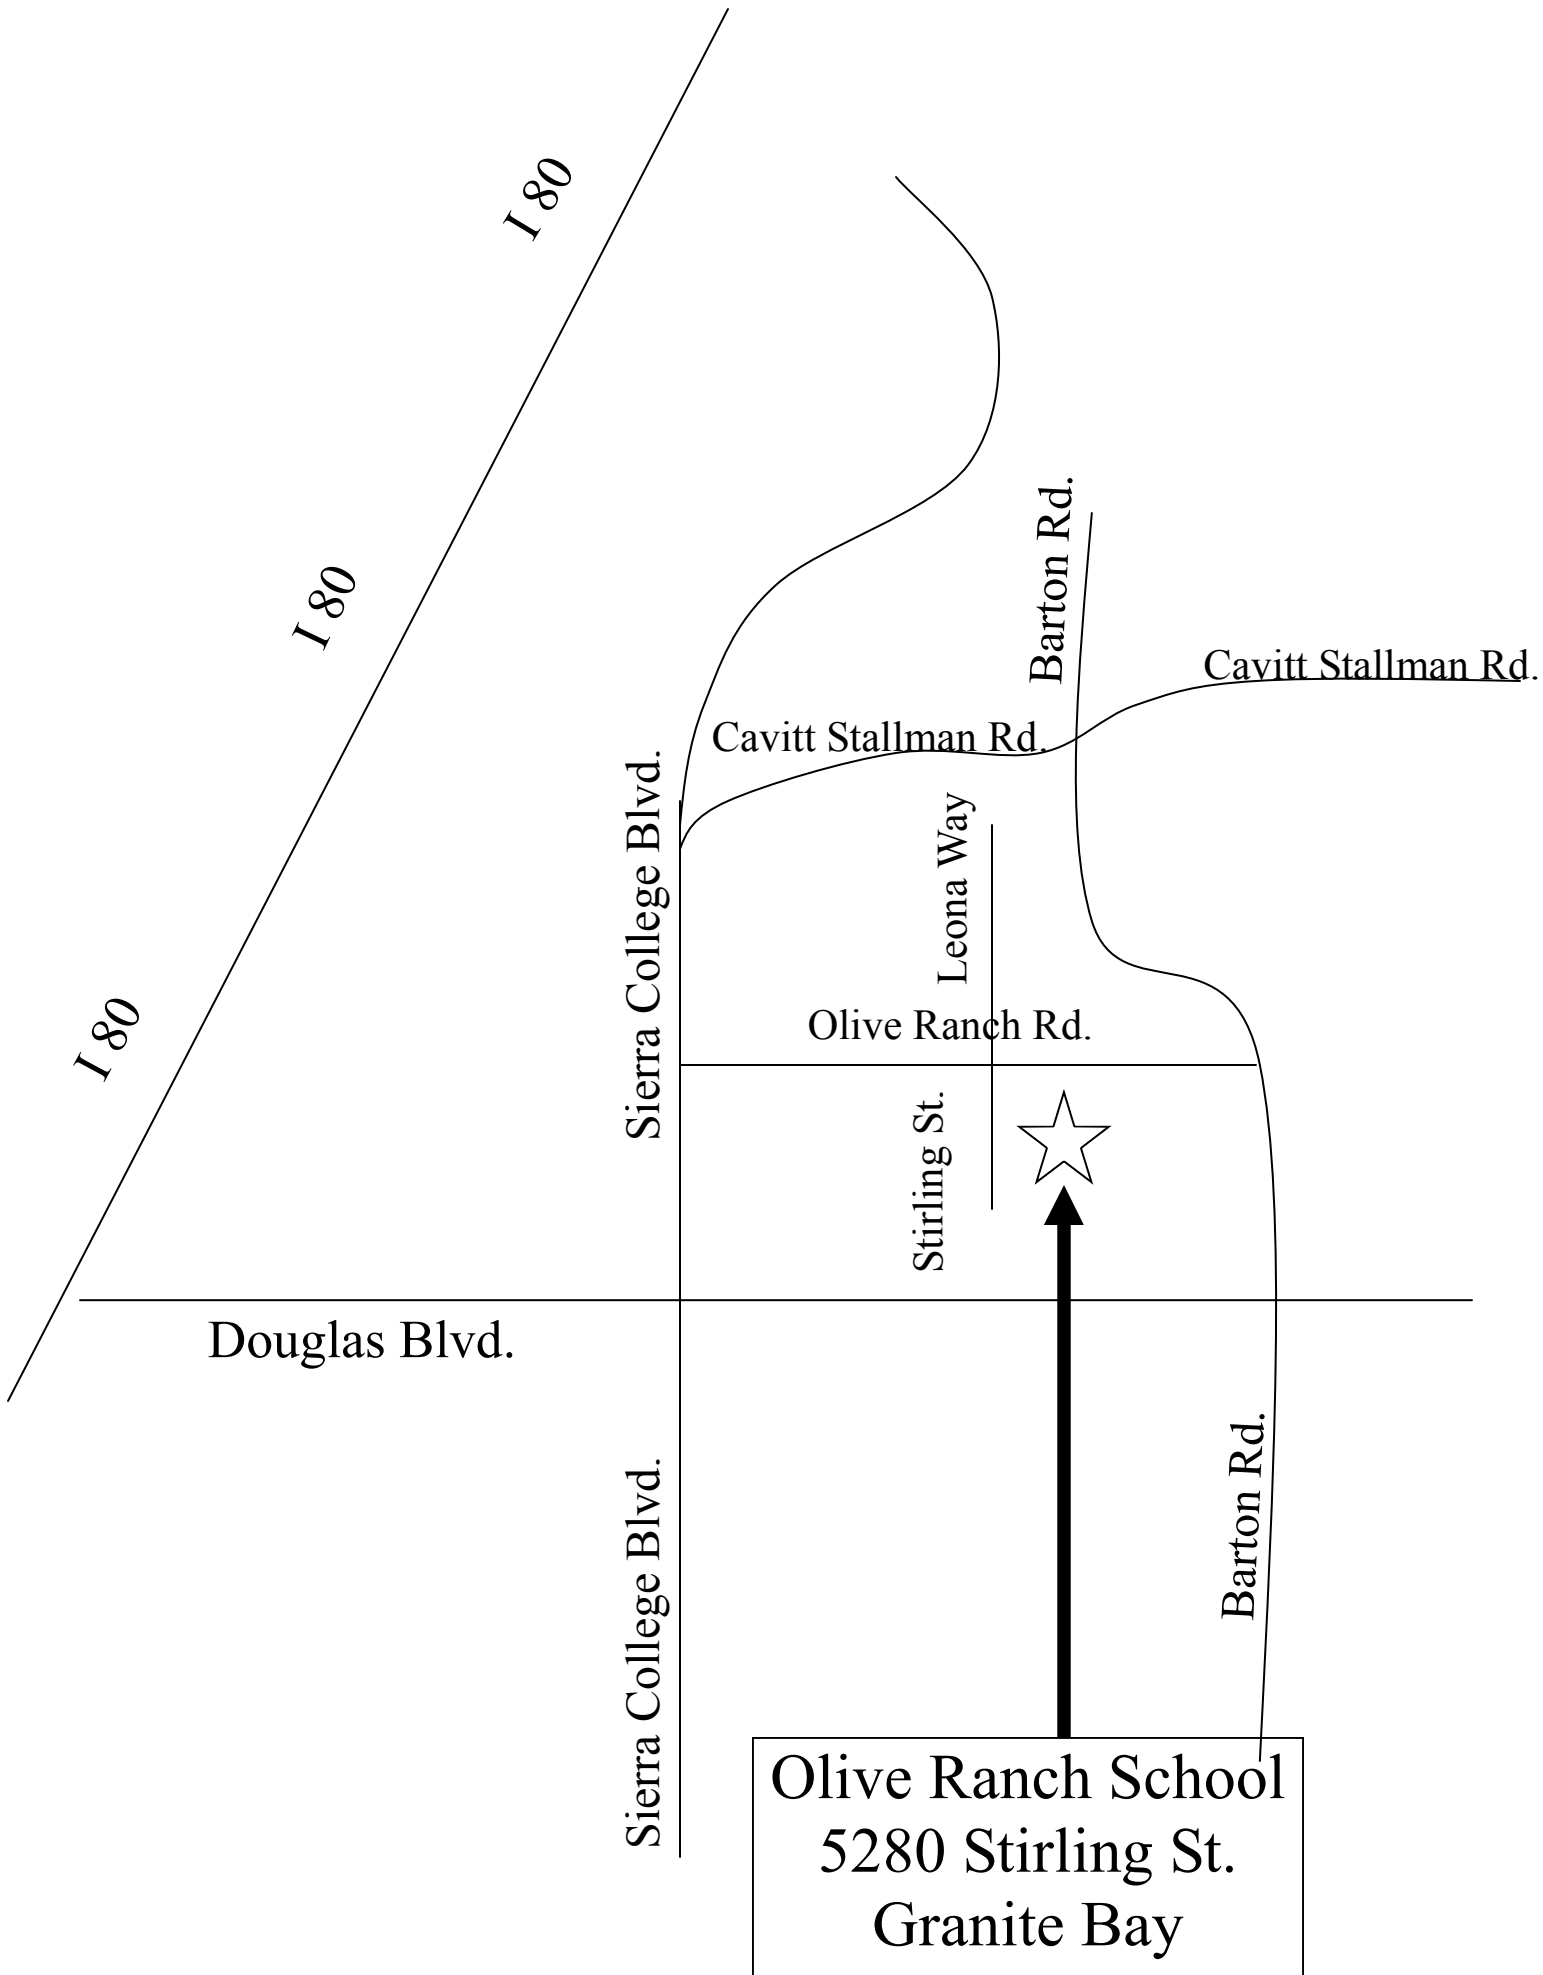

Olive Ranch School
5280 Stirling St.
Granite Bay